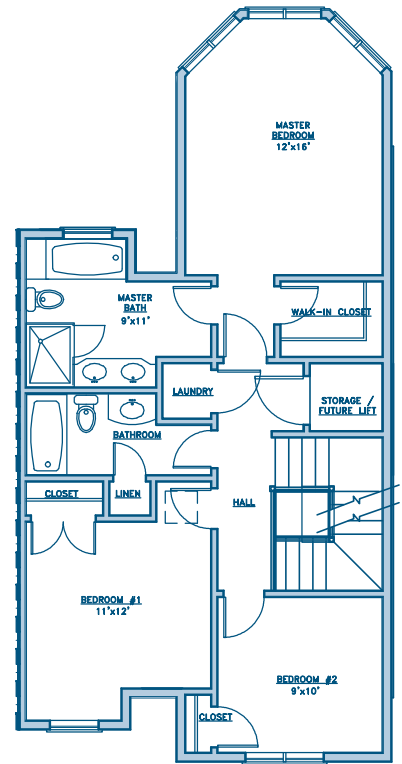

Unit Three

FIRST FLOOR

GROUND FLOOR

SECOND FLOOR

UNIT THREE SPECS

- 3 bedrooms/3 baths
- 2,333 square feet
- 90 square foot deck
- Family room on lower level

*Square footages are approximate and subject to change without notice.