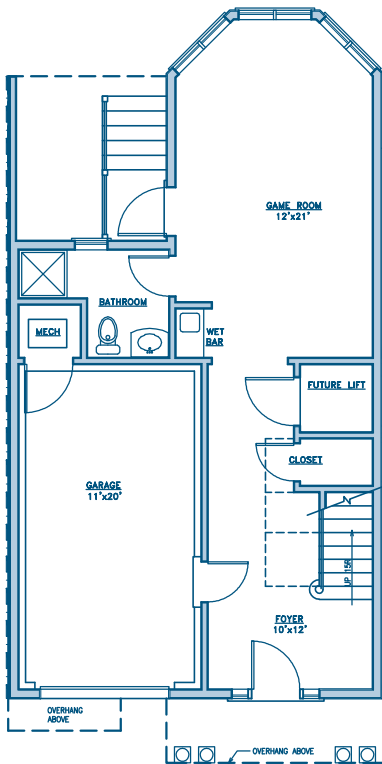

Unit Three

FIRST FLOOR

GROUND FLOOR

SECOND FLOOR

UNIT THREE SPECS

- 3 bedrooms/3 baths
- 2,333 square feet
- 90 square foot deck
- Family room on lower level

*Square footages are approximate and subject to change without notice.