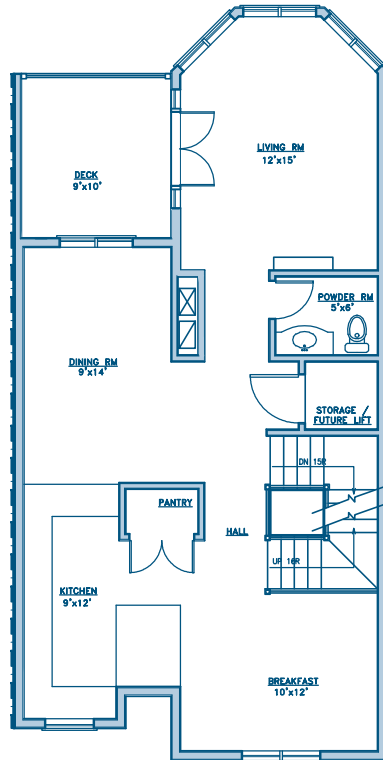

Unit Three

FIRST FLOOR

GROUND FLOOR

SECOND FLOOR

UNIT THREE SPECS

- 3 bedrooms/3 baths
- 2,333 square feet
- 90 square foot deck
- Family room on lower level

*Square footages are approximate and subject to change without notice.