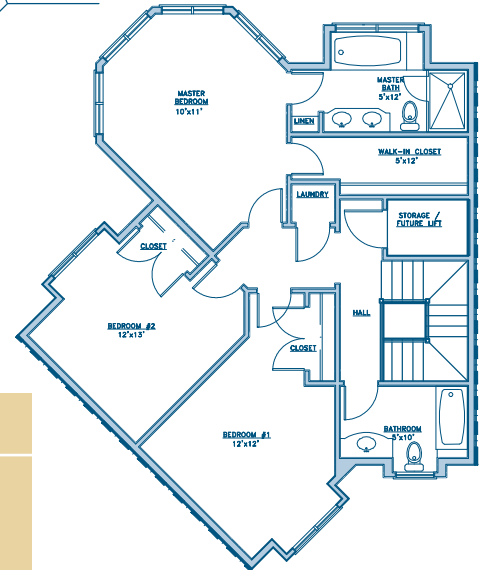

## FIRST FLOOR

## GROUND FLOOR

## SECOND FLOOR

### UNIT SEVEN SPECS

- 3 bedrooms/3.5 baths
- Office/study
- 2,995 square feet
- 95 square foot deck
- Family room on lower level

\*Square footages are approximate and subject to change without notice.