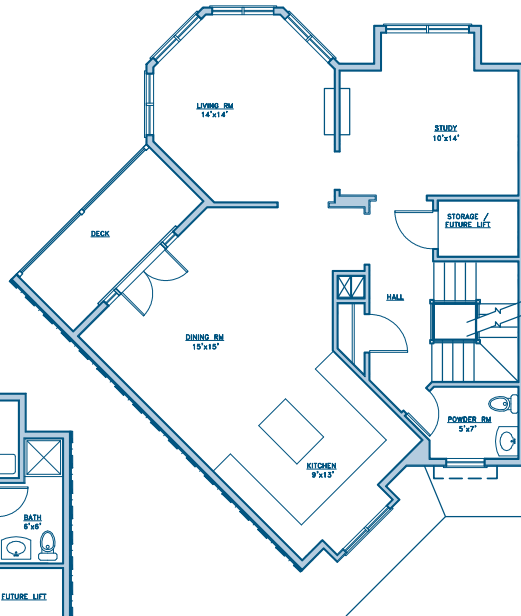

## FIRST FLOOR

## GROUND FLOOR

## SECOND FLOOR

### UNIT SEVEN SPECS

- 3 bedrooms/3.5 baths
- Office/study
- 2,995 square feet
- 95 square foot deck
- Family room on lower level

\*Square footages are approximate and subject to change without notice.