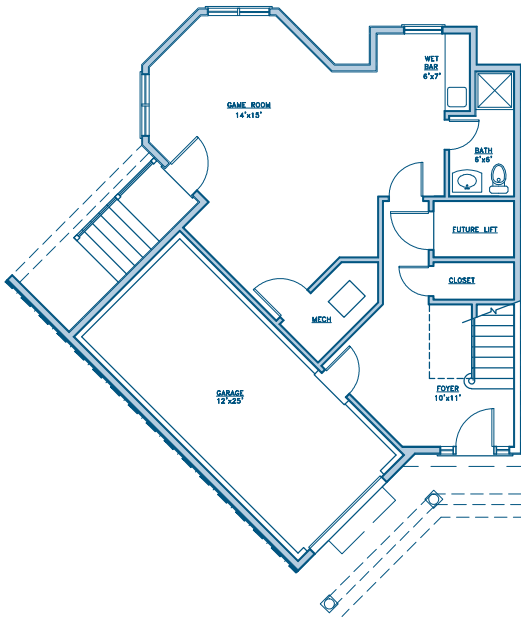

## FIRST FLOOR

## GROUND FLOOR

## SECOND FLOOR

### UNIT SEVEN SPECS

- 3 bedrooms/3.5 baths
- Office/study
- 2,995 square feet
- 95 square foot deck
- Family room on lower level

\*Square footages are approximate and subject to change without notice.