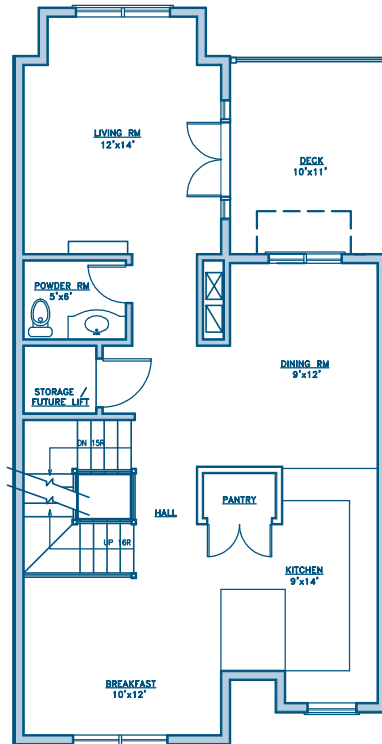

Unit One

GROUND FLOOR

FIRST FLOOR

SECOND FLOOR

UNIT ONE SPECS

- 3 bedrooms/3.5 baths
- 2,313 square feet
- 110 square foot deck
- Family room on lower level

*Square footages are approximate and subject to change without notice.