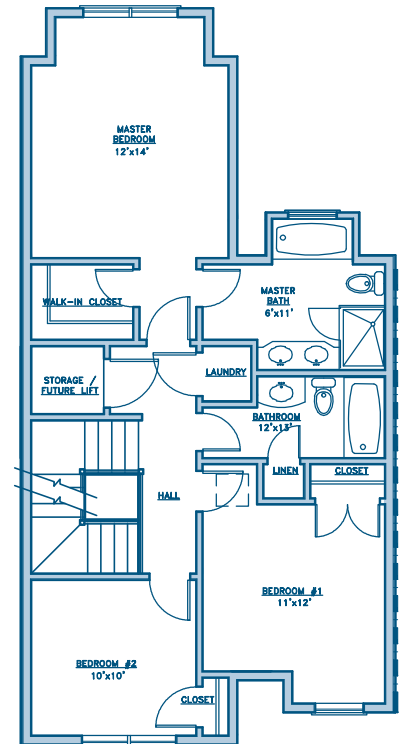

Unit One

GROUND FLOOR

FIRST FLOOR

SECOND FLOOR

UNIT ONE SPECS

- 3 bedrooms/3.5 baths
- 2,313 square feet
- 110 square foot deck
- Family room on lower level

*Square footages are approximate and subject to change without notice.