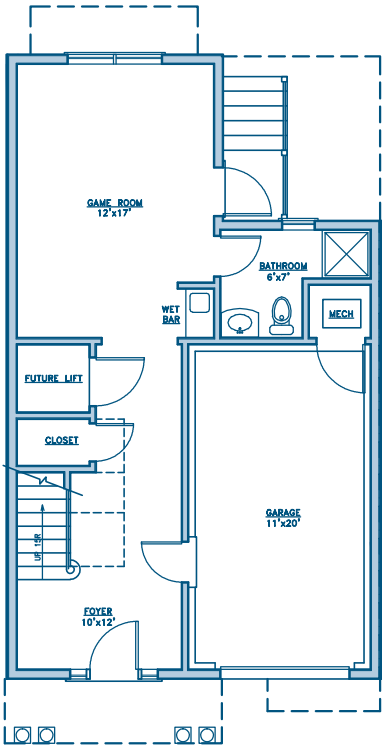

Unit One

GROUND FLOOR

FIRST FLOOR

SECOND FLOOR

UNIT ONE SPECS

- 3 bedrooms/3.5 baths
- 2,313 square feet
- 110 square foot deck
- Family room on lower level

*Square footages are approximate and subject to change without notice.