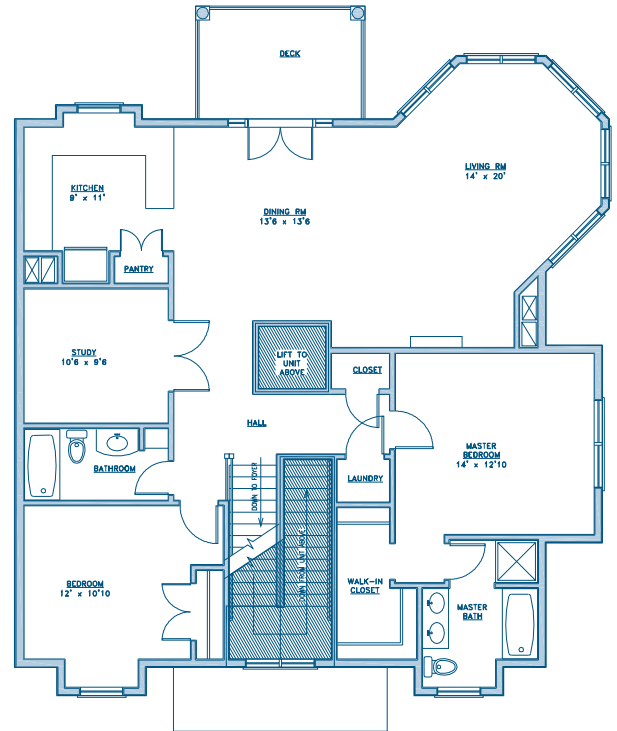

Unit Four

GROUND FLOOR

FIRST FLOOR

UNIT FOUR SPECS

- 2 bedrooms/2 baths
- Office/study
- 2,033 square feet
- 96 square foot deck
- Bonus room on entry level

*Square footages are approximate and subject to change without notice.