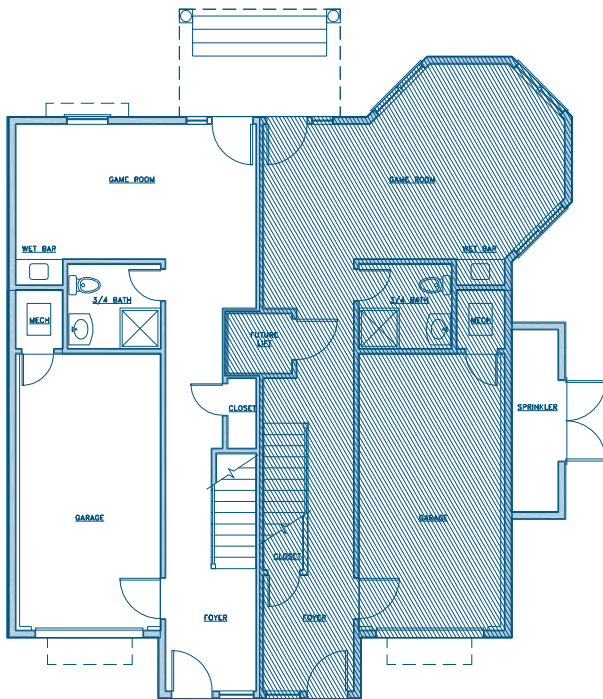

Unit Four

GROUND FLOOR

FIRST FLOOR

UNIT FOUR SPECS

- 2 bedrooms/2 baths
- Office/study
- 2,033 square feet
- 96 square foot deck
- Bonus room on entry level

*Square footages are approximate and subject to change without notice.